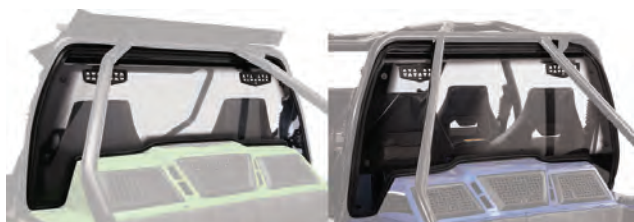

1436-825 **$257.95** | $5.47/mo.**
'12-'19 WILDCAT X MODELS

1436-828 **$257.95** | $5.47/mo.**
'13-'18 WILDCAT 4 MODELS

SOFT REAR WINDOW

- Maximum visibility from a see-through design
- Significantly reduces dust swirl when used with a windshield
- Works with a Bimini top, hard top or aluminum roof