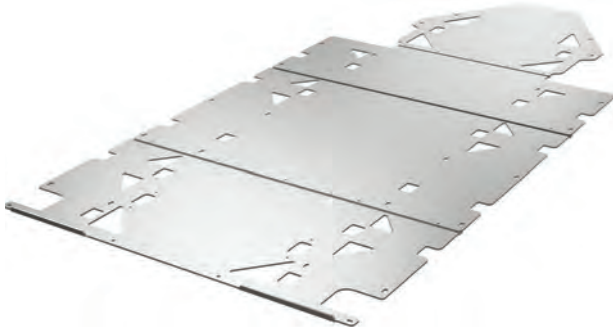

MODULAR SKID PLATE

- Protect the underbody of your vehicle
- Made of heavy-duty 5052 aluminum
- Comes in 4 pieces

658829

'17-'19 STAMPEDE 4 & STAMPEDE 4X MODELS

$730.95 | $15.51/mo.**

FENDER FLARES

- Protect your vehicle from mud and other debris
- Give your vehicle a more aggressive look
- Quick and easy installation