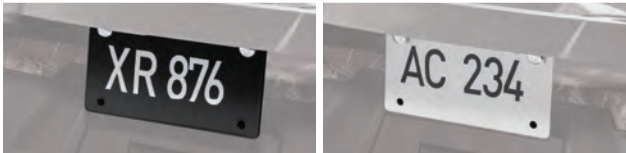

2436-286 BLACK

$18.79 | $0.39/mo.**

2436-287 WHITE

$18.79 | $0.39/mo.**