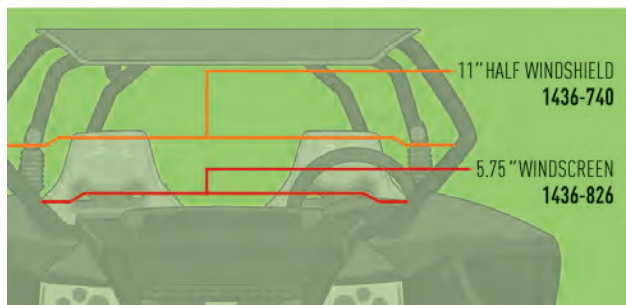

1436-843 \$154.95 | \$3.29/mo.**
 '12-'19 WILDCAT X & '13-'18 WILDCAT 4 MODELS

HALF WINDSHIELD & WINDSCREEN

- Choose the windshield that perfectly matches your riding style
- The windscreen stylishly protects hands and chest from flying dirt and debris
- Half windshield offers greater protection with aerodynamic styling