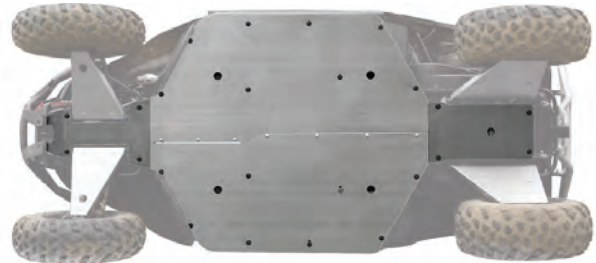

1436-973 $663.95 | $13.52/mo.**
'14-'19 WILDCAT TRAIL & WILDCAT SPORT MODELS