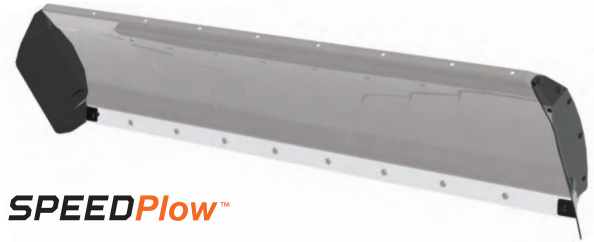

2436-302
'17-'20 PROWLER 500

$102.95 | $2.18/mo.**

SPEEDPLOW UNIVERSAL BLADE CURB FINDER

- Heavy-duty, powder-coated 0.25-in. stamped steel plate protects the plow from damage caused by contact with curbs
- Easy to install on any SPEEDPlow blade
- Does not work with drift cutters
- Sold in pairs