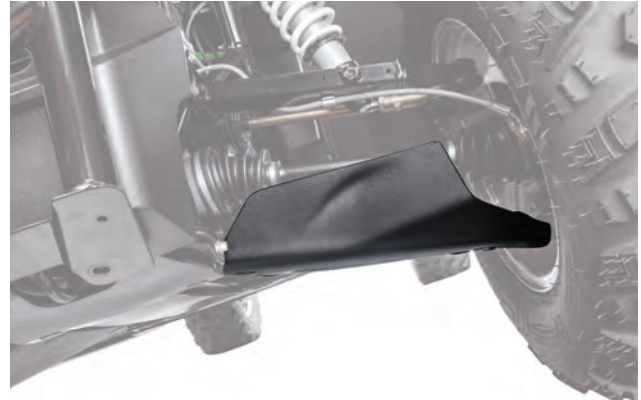

1436-997 FRONT $226.95 | $4.82/mo.**
'14-'19 WILDCAT TRAIL MODELS

2436-042 REAR $226.95 | $4.82/mo.**
'14-'19 WILDCAT TRAIL MODELS

ALUMINUM SKID PLATE

- Provides full underbody coverage to help protect the frame and components
- Replaces stock skid plates with these 0.125-in.-thick aluminum skid plates
- Access holes for maintenance and drainage
- Premium smooth grain anodized finish
- A-Arm Guards (1436-971 & 1436-972), sold separately