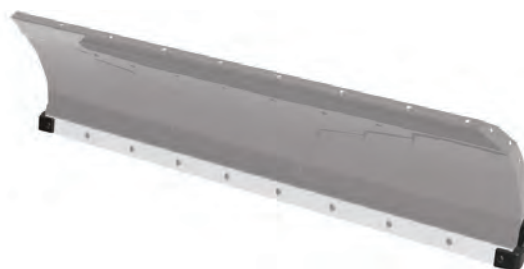

2436-275 **$41.95** | $0.89/mo.**
UNIVERSAL – FITS WITH ALL SPEEDPLOW BLADES

Our manufacturer's suggested retail prices exclude freight, handling and installation. Prices, product availability, package quantities, specifications and materials may change without notice. For a dealer near you, visit arcticcat.com.