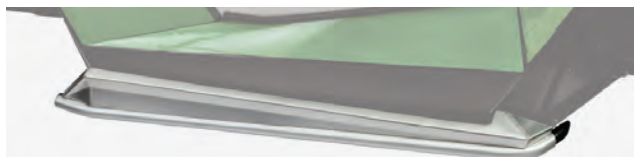

1436-982 BRUSHED ALUMINUM $350.95 | $7.45/mo.**
2436-820 MEDIUM GREEN $350.95 | $7.45/mo.**
'14-'19 WILDCAT TRAIL & WILDCAT SPORT MODELS

STEEL ROCK SLIDERS

- Flush mount installation maintains excellent ground clearance and protection
- Steel construction for added durability
- Designed to complement Steel Bumpers
- Sold as a pair