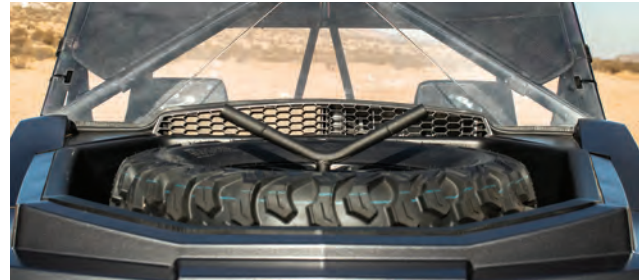

SPARE TIRE HOLD-DOWN

- Secures spare tire in the cargo bed
- Features lug wrench sockets on the ends of the handles

2436-455
'18-'20 WILDCAT XX MODELS

\$64.95 | \$1.38/mo.**

LIGHTING

36-IN. LED LIGHT BAR (VISION X)