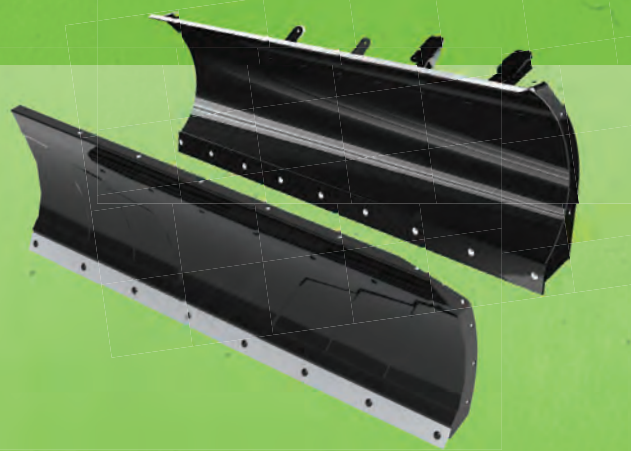

BLADE SELECTION

Choose between 53" and 66" plow blade in either
steel or lightweight polycarbonate.