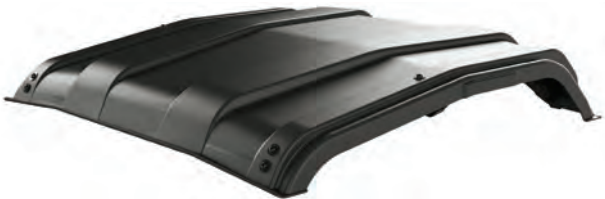

HARD TOP

- Made from tough and durable HDPE
- Provides coverage from the sun, rain and other debris
- Adds a sleek look to the vehicle

649110 **$437.95** | $9.29/mo.**
'17-'19 STAMPEDE 4 & STAMPEDE 4X MODELS

FULL WINDSHIELD

- Made of hard-coated polycarbonate
- Provides complete coverage and unobstructed vision
- Easy installation