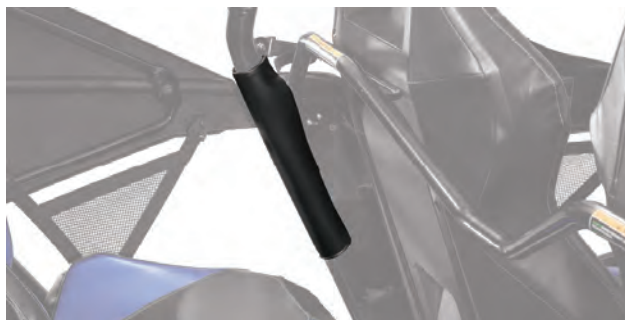

1436-840
'13-'18 WILDCAT 4 MODELS

$46.95 | $1.00/mo.**

PASSENGER GRIP HANDLE

- Add passenger stability for Wildcat models not equipped with factory-installed passenger handles
- Precut flange for passenger comfort
- Soft rubber grip