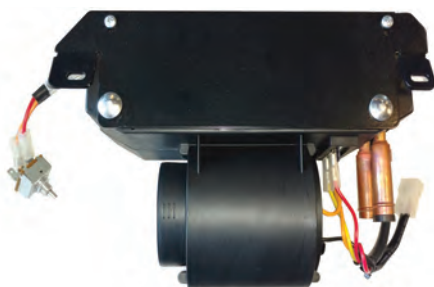

663124 **$925.95** | $19.65/mo.**
'17-'20 STAMPEDE & STAMPEDE X MODELS; '17-'19 STAMPEDE 4 & STAMPEDE 4X MODELS; '18-'20 HAVOC & HAVOC X MODELS

UNIVERSAL SIDE MIRROR

- Can mount to any 1.75-in. bar
- Features damage-resistant housing, durable steel clamps and a breakaway design to deflect hits from stray objects