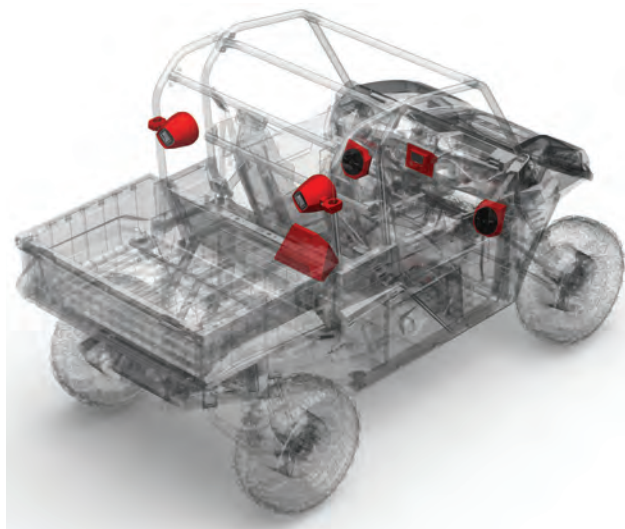

751181PKG **$2,332.95** | $49.51/mo.**
'17-'20 STAMPEDE & STAMPEDE X MODELS; '17-'19 STAMPEDE 4 & STAMPEDE 4X MODELS; '18-'20 HAVOC & HAVOC X MODELS