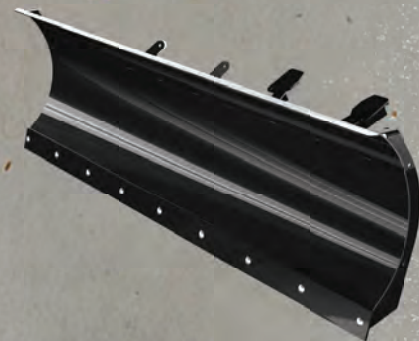

GUIDE TO THE ULTIMATE SNOW MACHINE

WINCH

PLOW

BLADE

+

+

2436-945
WINCH ProVantage 3000
2436-944
WINCH ProVantage 5000

2436-348 WINCH MOUNT
2436-390 PLOW FRAME MOUNT

2436-297 66-IN STEEL
BLADE

For More Plow Accessories See Pages 93 & 95