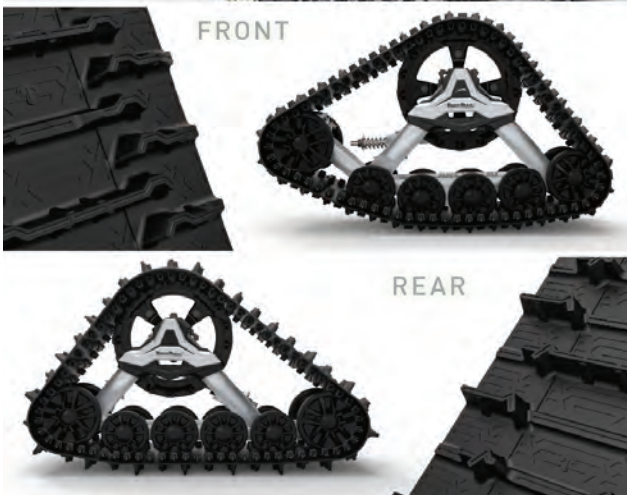

TIGERTRAX

ATV TIGERTRAX 2

If you're looking for the next level in performance, the Arctic Cat Off Road team has delivered! Building on the tried-and-true original TigerTrax system, we have brought you the next evolution in performance all-season tracks. Custom fit and optimized for your Arctic Cat Off Road ATV, the TigerTrax 2 will take you farther and allow you to climb higher. It's the most terrain-capable, all-season ATV track system available today. Improved flotation, increased ground clearance, optimized frame geometry, aggressive track design and significant increase in ground traction will give you the edge in deep snow, sand, swamps and the nastiest terrain. Simply stated, when there is terrain to be conquered and when you simply just need to get there, TigerTrax 2 will take you there.

NOTE: Requires Track Kit, Mount Kit and Clutch Kit, sold separately. Clutch Kit not required for XR, Alterra and TRV 1000.

ALL-SEASON ATV TRACK KIT

TIGERTRAX²

1436-881 **$3,604.95** | $76.50/mo.**
'19-'20 ALTERRA 570-700, ALTERRA TRV 700 & TBX MODELS; '17-'18 VLX & TBX MODELS; '17-'18 ALTERRA 550-1000 MODELS (INCLUDES TRV); '16 ALTERRA 550-700 MODELS; '15 550-700 XR, TBX & 550-1000 TRV MODELS; '08-'16 1000 MODELS (EXCLUDES MUDPRO); '07-'14 550-700 MODELS (EXCLUDES MUDPRO & DIESEL)