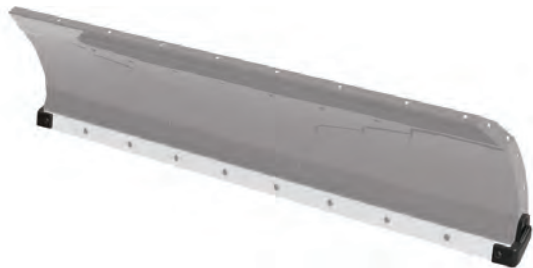

2436-275

UNIVERSAL – FITS WITH ALL SPEEDPLOW BLADES

\$41.95 | \$0.89/mo.**

PLOW BLADE DRIFT CUTTERS

- Precision fit for SPEEDPlow blades to keep snow in the plow and aid in controlling snow and cutting cleaner passes
- Does not work with curb guards or UHMW wear bars
- Sold in pairs