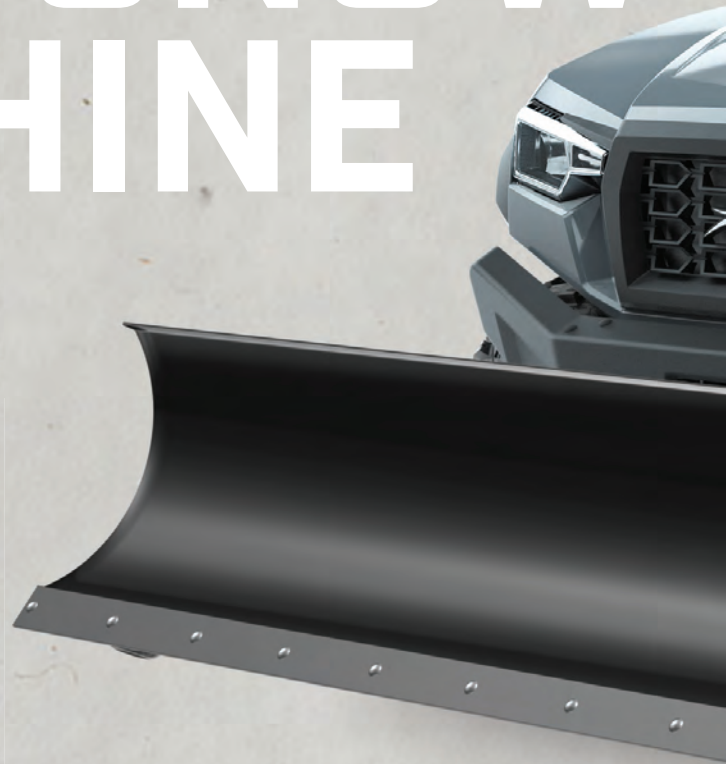

GUIDE TO THE ULTIMATE SNOW MACHINE

WINCH

PLOW

BLADE