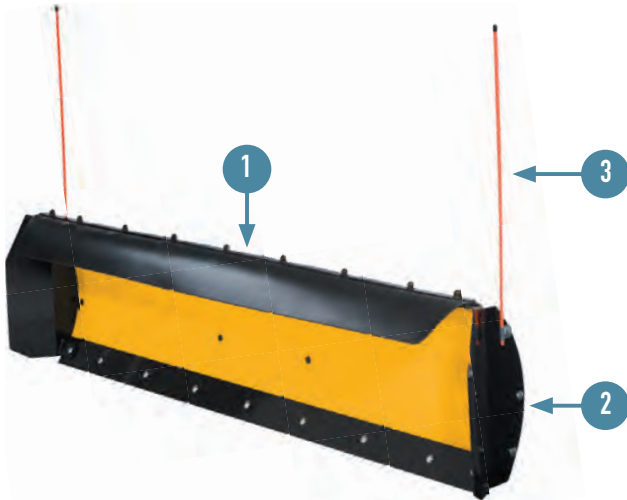

PLOW BLADE ATTACHMENTS

- **0436-231 1. SNOW DEFLECTORS** **$80.95** | $1.72/mo.**
  USE WITH 50-IN. STRAIGHT BLADES
- **0436-299** **$86.95** | $1.85/mo.**
  USE WITH 60-IN. STRAIGHT BLADES (EXCLUDES SPEEDPLOW PRODUCTS)
- **0436-232 2. END PLATES** **$102.95** | $2.18/mo.**
  USE WITH 50-IN. & 60-IN. STRAIGHT BLADES
- **0541-018 3. EDGE MARKERS** **$46.95** | $1.00/mo.**
  USE WITH ALL NON-SPEEDPLOW BLADES