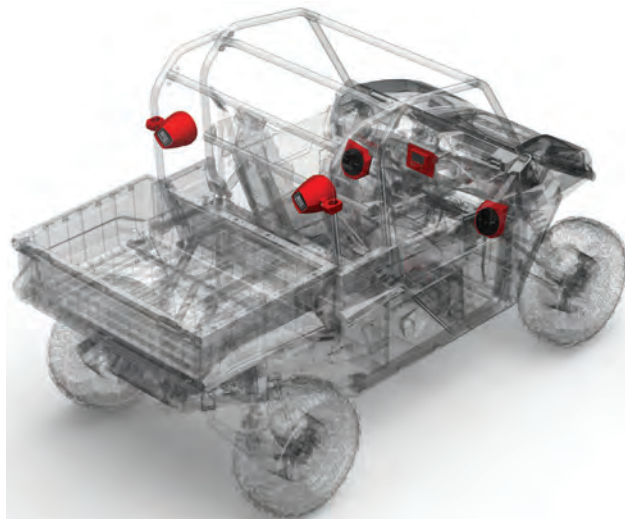

ROCKFORD FOSGATE – STAGE 3

- Stage 3 includes 2 rear speakers that mount to the rear ROPS, as well as all parts from Stage 2.

751179PKG **$1,500.95** | $31.85/mo.**
'17-'20 STAMPEDE & STAMPEDE X MODELS; '17-'19 STAMPEDE 4 & STAMPEDE 4X MODELS; '18-'20 HAVOC & HAVOC X MODELS

ROCKFORD FOSGATE – STAGE 4

- Stage 4 includes a Subwoofer that mounts in the extended cab area as well as all parts from Stage 3.