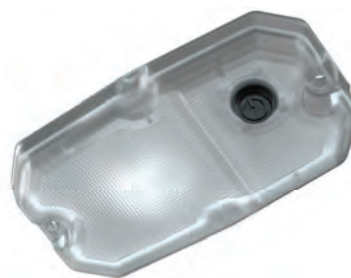

2436-656 **$96.95** | $2.06/mo.**
'19-'20 PROWLER PRO, PROWLER PRO XT, PROWLER PRO CREW MODELS