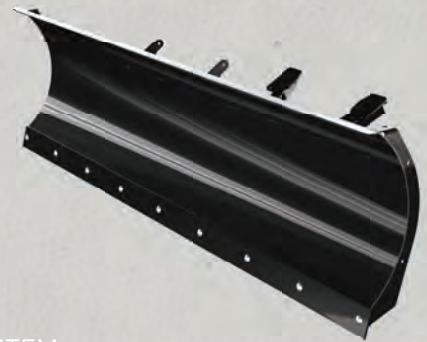

654067 WINCH 4000 WIRE
648162 WINCH 4500 SYNTHETIC

751297PKG 72-IN. STEEL PLOW SYSTEM
751298PKG 72-IN. POLY PLOW SYSTEM