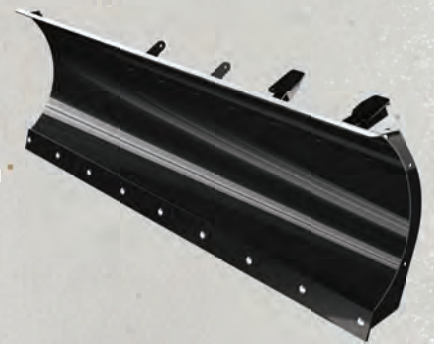

BLADE

For More Plow Accessories See Pages 58-59.