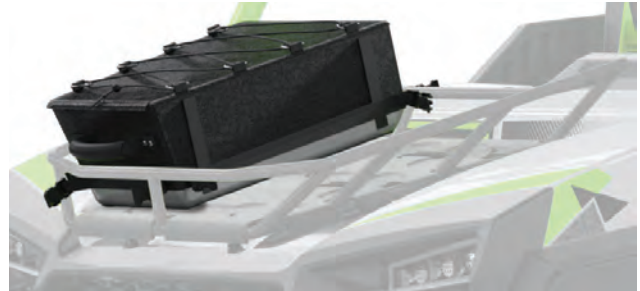

653666G01 LEFT **$122.95** | $2.61/mo.**
653666G02 RIGHT **$122.95** | $2.61/mo.**
'17-'20 STAMPEDE & STAMPEDE X MODELS; '17-'19 STAMPEDE 4 & STAMPEDE 4X MODELS; '18-'20 HAVOC & HAVOC X MODELS

EXTENDED CAB SOFT STORAGE BAG

- Made of material designed for the toughest tests
- Large zippered storage for the extended cab with a mesh viewing window
- Designed to protect smaller items stored in the extended cab