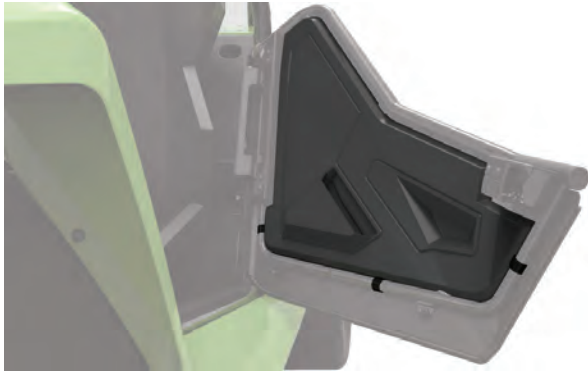

DOOR LINER WITH POCKET

- Soft-touch molded liner provides a finished look and adds function to your Wildcat Aluminum Doors
- Integrated pocket for trail essentials
- Easy on/off design for quick installation and removal for cleaning
- Includes driver and passenger door liners