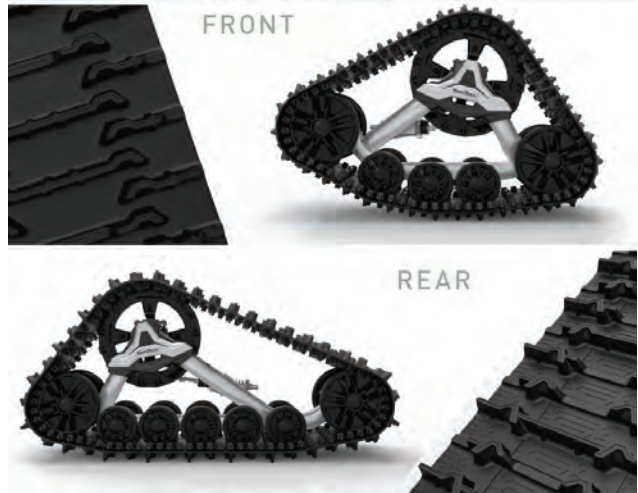

ALL-SEASON ROV TRACK KIT

TIGER TRAX²

1436-882 '08-'17 PROWLER 700-1000 MODELS; '11-'17 HDX 700 MODELS	$4,455.95 | $119.27/mo.**