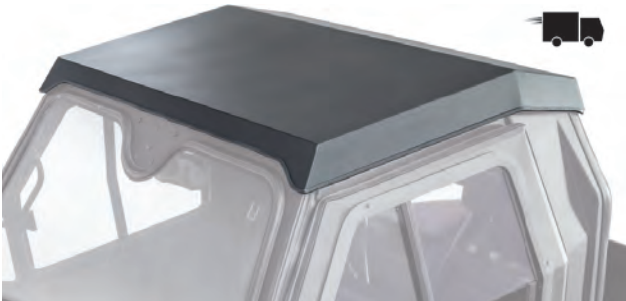

2436-394
'11-'17 PROWLER MODELS; '12-'17 HDX MODELS

$386.95 | $11.84/mo.**

BIMINI TOP

- Durable Series 70 fabric with urethane coating provides superior durability, with high UV resistance and water repellency
- 4-point attachment system makes for quick installation or removal
- Tightens easily with strap adjustments
- Provides overhead coverage from sun