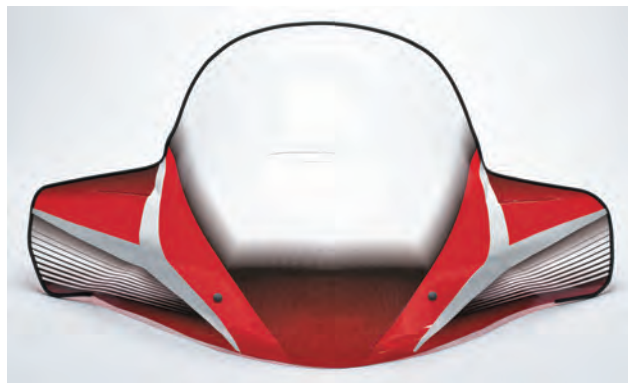

1436-592 CLEAR **$201.95** | $4.29/mo.**
1436-590 BLACK **$216.95** | $4.60/mo.**
1436-591 RED **$216.95** | $4.60/mo.**

'19-'20 ALTERRA TRV 700; '19 ALTERRA 450 & TBX MODELS; '18 ALTERRA 500, VLX & TBX MODELS; '17 500, 1000, VLX, TBX, ALTERRA 400, 500 & TRV MODELS (EXCLUDES MUDPRO, XC 450 & ALTERRA 700); '16 ALTERRA 400 & 450 MODELS; '96-'16 150-1000, ALL TRV & TBX MODELS (EXCLUDES XR, ALTERRA 500-700, 366, MUDPRO & XC 450)