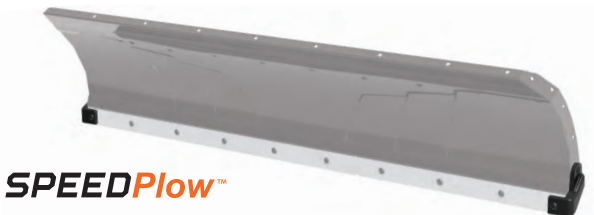

2436-275
'17-'20 PROWLER 500

$398.95 | $8.47/mo.**