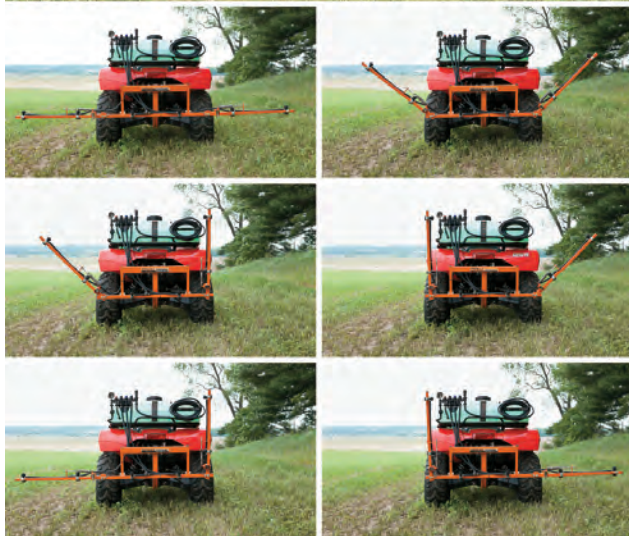

SPRAYERS

SPEEDRACK SPRAYER KIT

- Kit includes SpeedRack Rack-Mounted Sprayer (1436-605) and 120-in. Folding Boom (1436-606)

1436-680

$782.95 | $16.62/mo.**

1. SPEEDRACK RACK-MOUNTED SPRAYER

- Reliable 1.8-GPM SHURflo® pump with liquid-filled pressure gauge for accuracy
- 18-gallon, low-profile contoured tank for a custom fit
- Hand sprayer and 25-ft. hose included
- Built-in manifold system allows quick addition of the 120-in. Folding Boom
- Mounts on rear rack only
- 120-in. Folding Boom sold separately
- Spacer Kit (0436-854) recommended for '13-'16 500-550 Rear SpeedRack models
- Requires Tank Mounting Bracket (2436-291) for use with '15 XR and '16-'17 Alterra 500-700

1436-605

$494.95 | $10.50/mo.**

'17-'20 ALTERRA 570 & 700 & TRV MODELS (EXCLUDES ALTERRA 400 & 500; TRV REAR SEAT MUST BE REMOVED); '08-'17 450-1000 REAR SPEEDRACK; '16 ALTERRA 500-700 MODELS (EXCLUDES ALTERRA 400 & 450); '15 ALL XR MODELS

2. 120-IN. FOLDING BOOM

- Versatile, multiposition spraying ability
- Accurate and adjustable 120-in.-wide spray for complete coverage
- Turn on or off any combination of wand, left, center and right boom nozzle
- Spring-loaded folding booms spray when folded down, angled or in upright position
- Mounts in 2-in. rear receiver
- Sprayer sold separately

1436-606

$288.95 | $6.13/mo.**

2-IN. RECEIVER MOUNT FOR MODEL APPLICATIONS USED WITH SPEEDRACK SPRAYER (1436-605)

SPRAYER TANK BRACKET

- SpeedRack II-compatible for ease of installation
- Powder-coated steel construction for added durability and corrosion resistance
- Levels tank for optimum flow into sprayer
- Required for '15 to '18 Alterra and XR models (excludes Alterra 400 and 450)