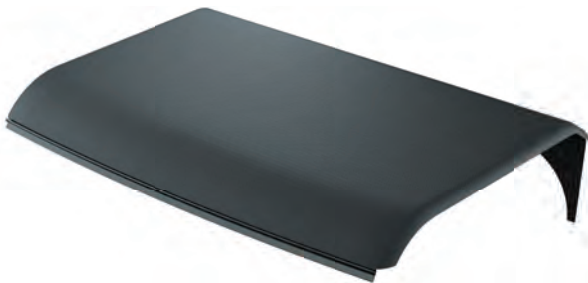

2436-613 $236.95 | $5.03/mo.**
'19-'20 PROWLER PRO & PROWLER PRO XT MODELS

2436-614 $278.95 | $5.92/mo.**
'19-'20 PROWLER PRO CREW MODELS

WINDSHIELDS

FULL CURVED GLASS WINDSHIELD

- Safety-rated laminated glass with double curved profile
- Quick-connect mounting latches
- Compatible with all door, roof, and window combinations